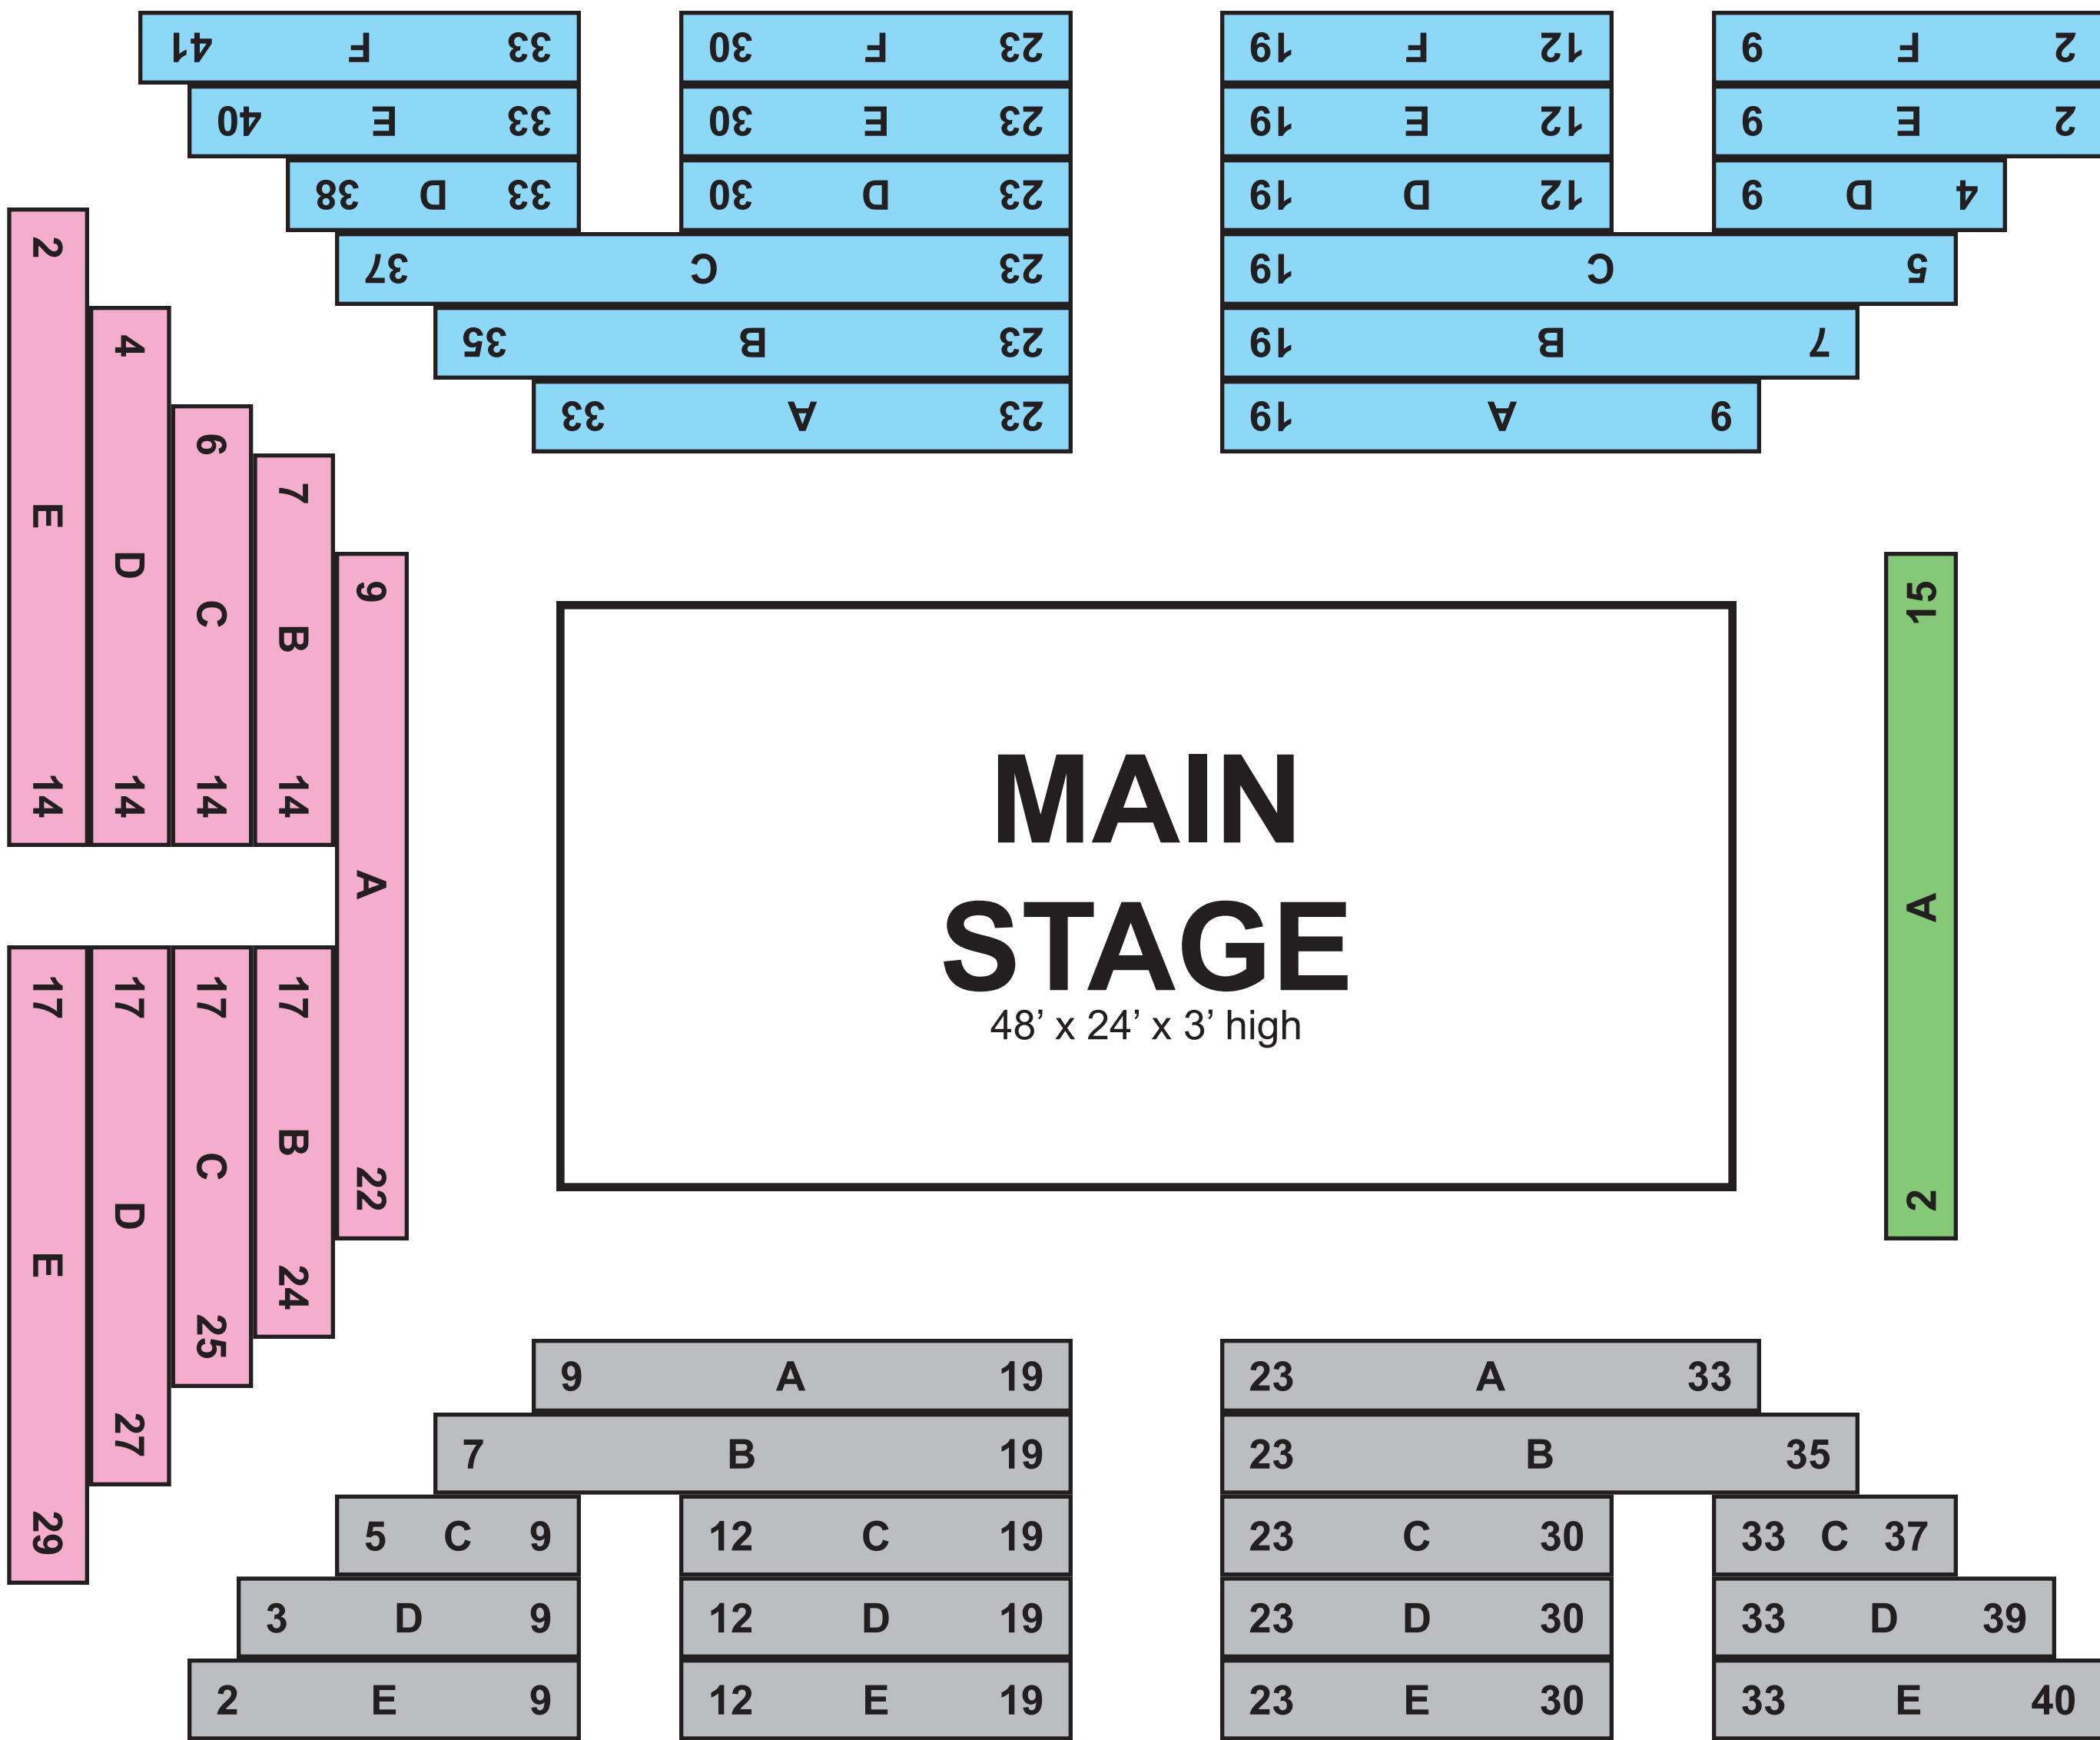

North Bleachers
 Section H "Hawai'i"
 Maile Circle: rows A - F
 Hibiscus Level: rows G - P

NHOH 49th Annual Luau

Seating Chart

April 11, 2009 • Pacific University Athletic Center

North Bleacher Backs
 Section K "Kaua'i"
 rows A - E

South Bleachers
 Section O "O'ahu"
 Maile Circle: rows A-F
 Hibiscus Level: rows G-U

Maile Circle Sections

F "Moloka'i"

L "Lana'i"

M "Maui"

N "Ni'ihau"